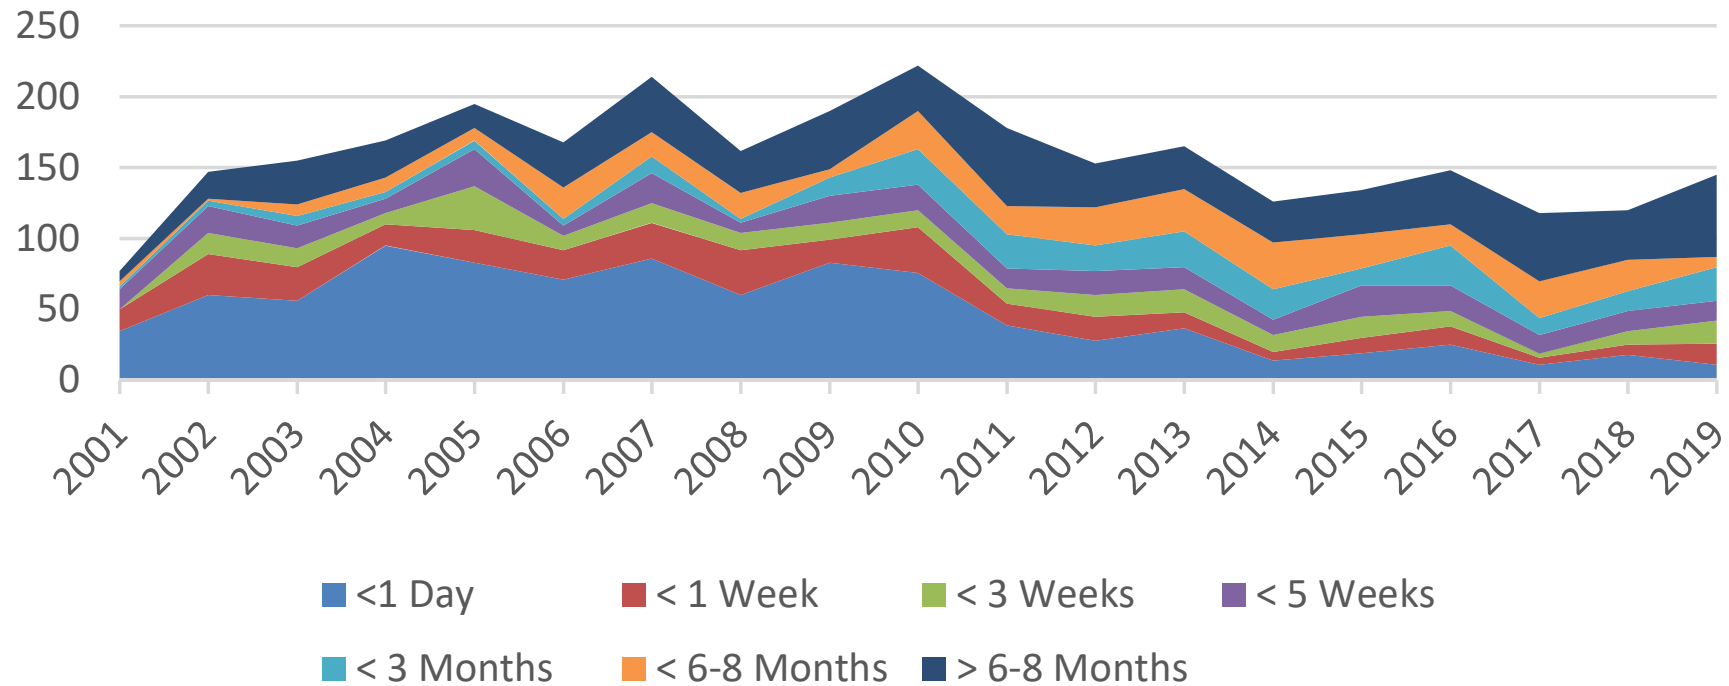

Post Mortem Interval of Migrant Deaths by Year

The Post Mortem Interval is the time between death and discovery. This chart is based on 2,986 cases which have an estimated PMI.