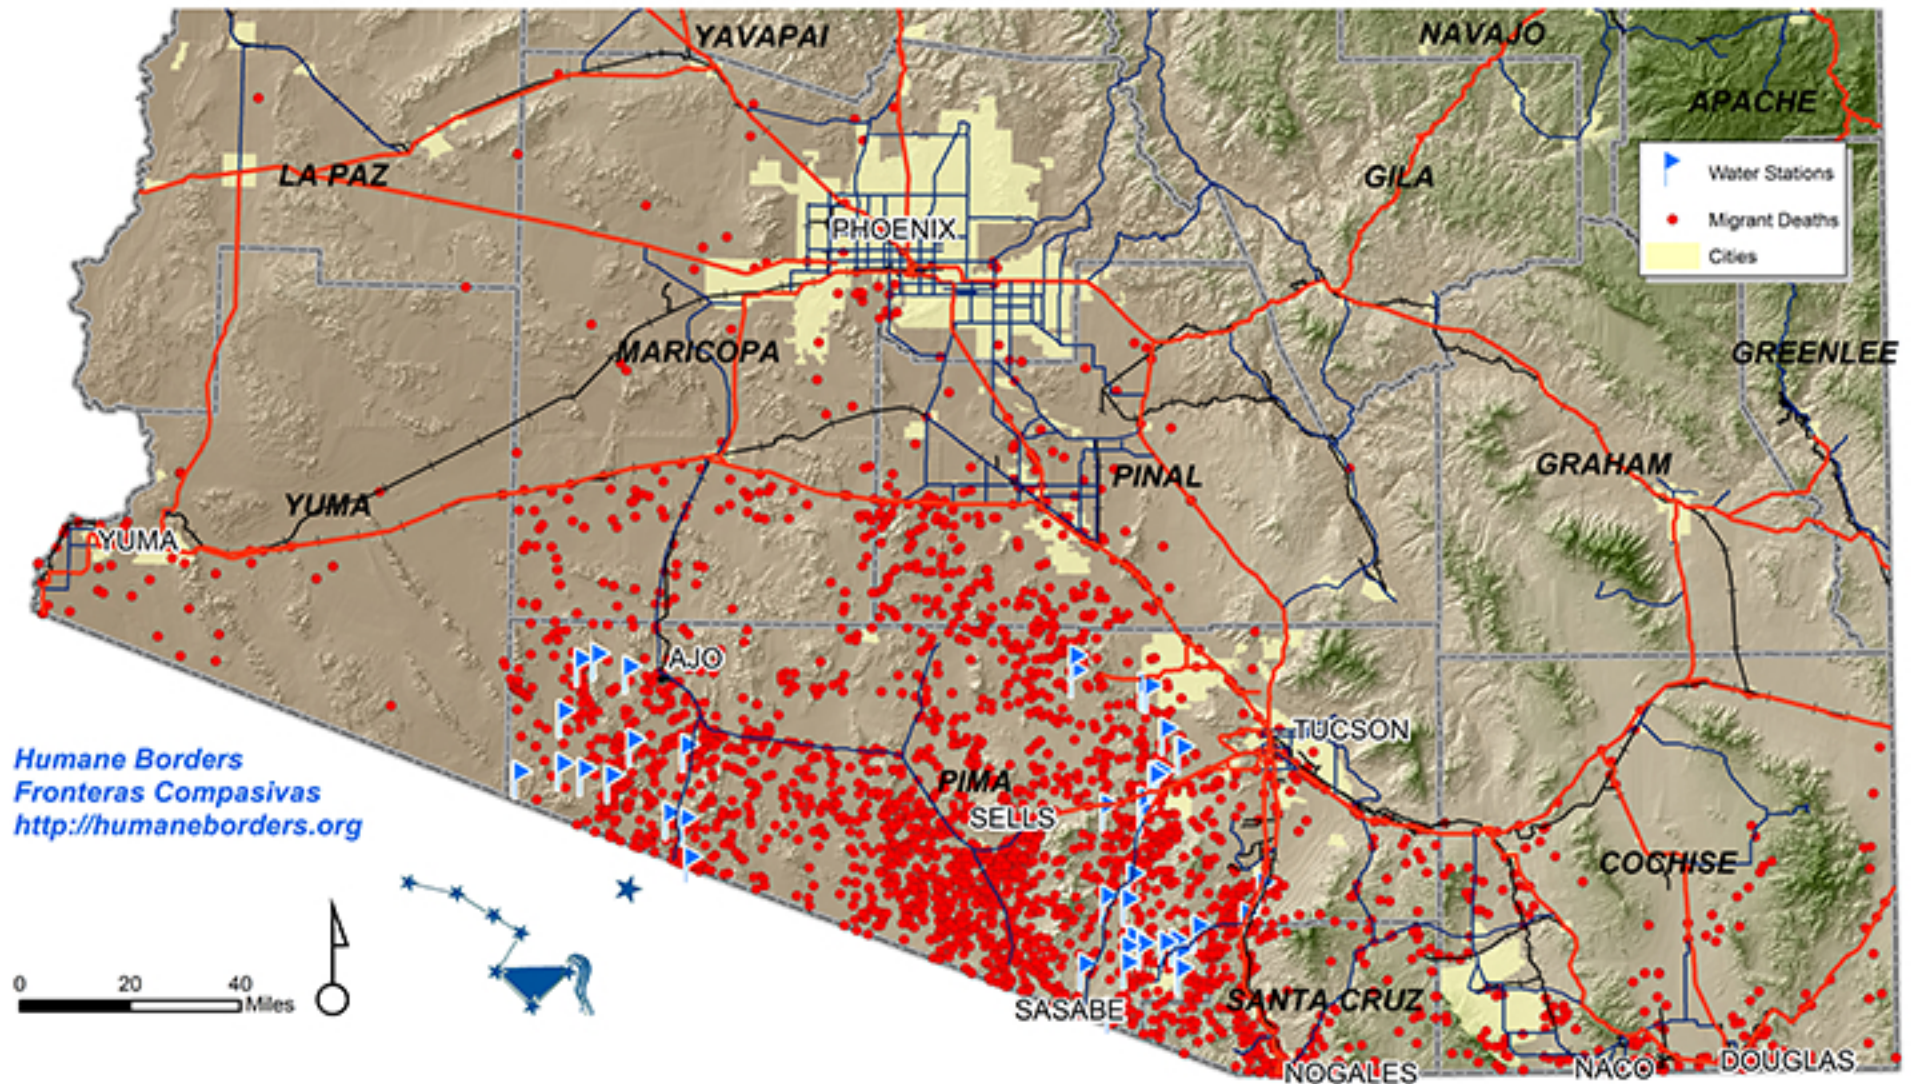

## 1999 - 2016 RECORDED MIGRANT DEATHS AND WATER STATIONS

Humane Borders  
Fronteras Compasivas  
<http://humaneborders.org>

Red dots on the map show locations of the 3,087 migrant deaths documented by Humane Borders. The deaths occurred in southern Arizona between October 1, 1999 December 31, 2016. In an effort to reduce the deaths, Humane Borders has equipped more than 80 water stations in remote, strategic locations on both sides of the international border.